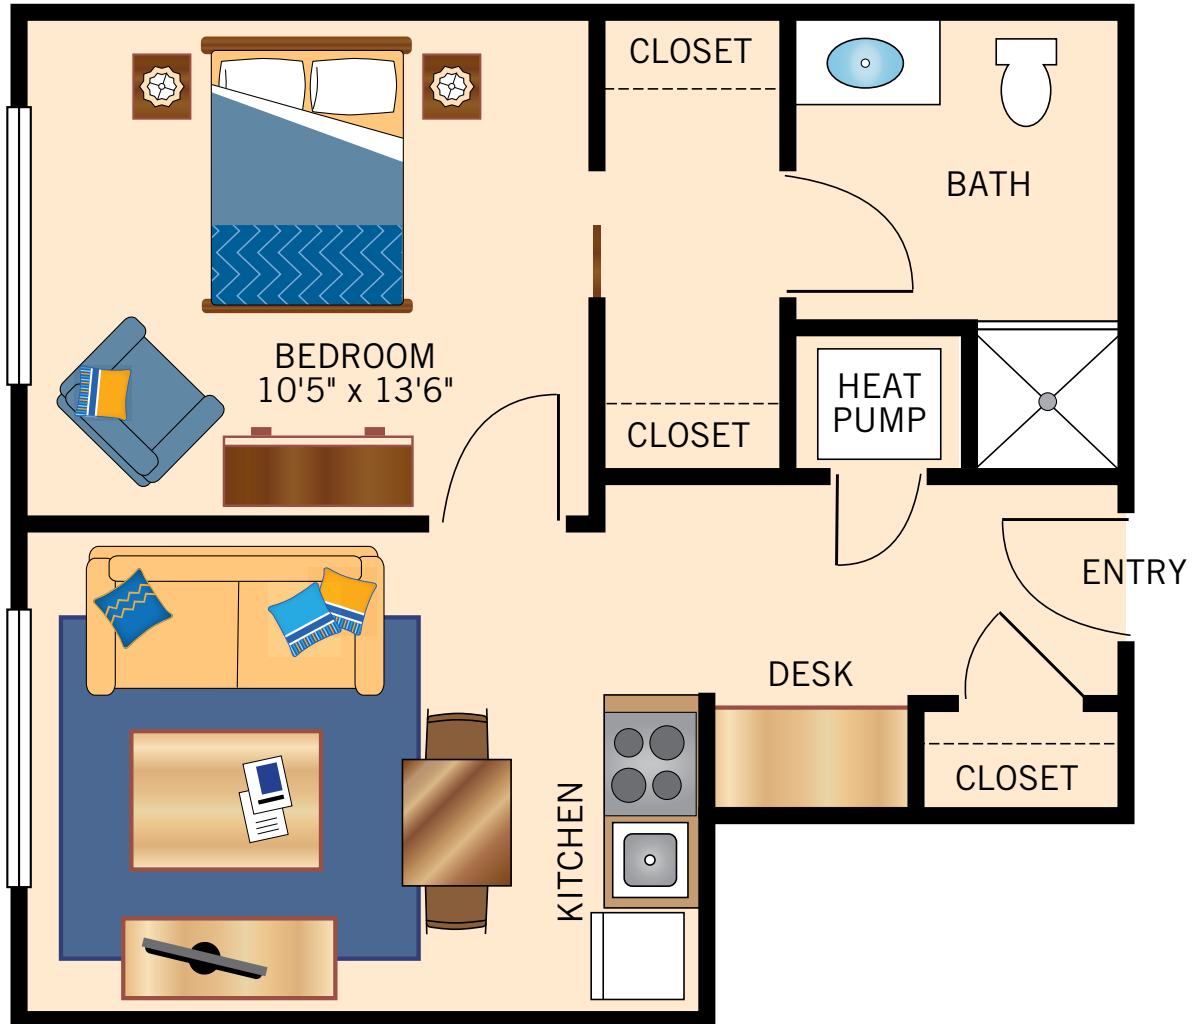

**STUDIO – L**  
358 Square Feet

Floor plans are not to scale and are shown for comparative purposes only.  
Actual apartment floor plans may have minor variations.

**ONE BEDROOM – A**  
605 Square Feet

Floor plans are not to scale and are shown for comparative purposes only.  
Actual apartment floor plans may have minor variations.

**ONE BEDROOM – Y**  
530 Square Feet

Floor plans are not to scale and are shown for comparative purposes only.  
Actual apartment floor plans may have minor variations.

**ONE BEDROOM OPTIMA**

605 Square Feet

**& STUDIO OPTIMA**

358 Square Feet

Floor plans are not to scale and are shown for comparative purposes only.  
 Actual apartment floor plans may have minor variations.

**TWO BEDROOM**  
790 Square Feet

Floor plans are not to scale and are shown for comparative purposes only.  
Actual apartment floor plans may have minor variations.