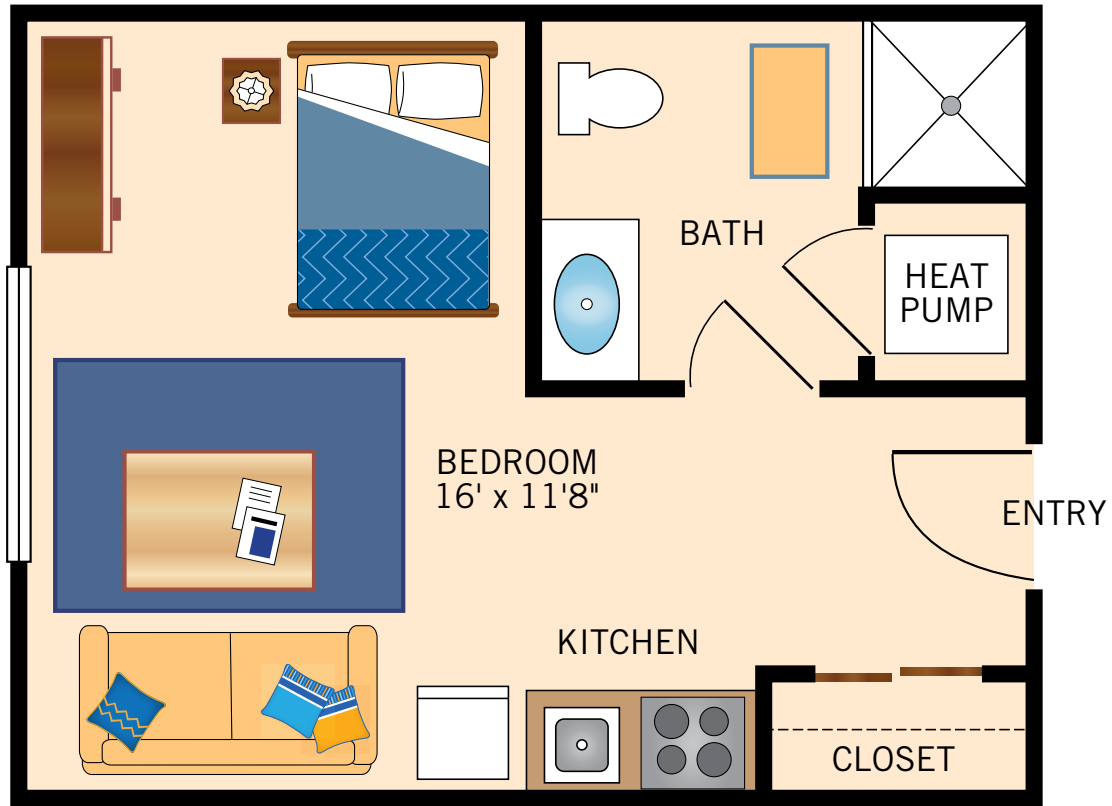

**STUDIO – L**  
358 Square Feet

Floor plans are not to scale and are shown for comparative purposes only.  
Actual apartment floor plans may have minor variations.

**ONE BEDROOM – A**  
605 Square Feet

Floor plans are not to scale and are shown for comparative purposes only.  
Actual apartment floor plans may have minor variations.

**ONE BEDROOM – Y**  
530 Square Feet

Floor plans are not to scale and are shown for comparative purposes only.  
Actual apartment floor plans may have minor variations.

**ONE BEDROOM OPTIMA**

605 Square Feet

**& STUDIO OPTIMA**

358 Square Feet

Floor plans are not to scale and are shown for comparative purposes only.  
 Actual apartment floor plans may have minor variations.

**TWO BEDROOM**  
790 Square Feet

Floor plans are not to scale and are shown for comparative purposes only.  
Actual apartment floor plans may have minor variations.