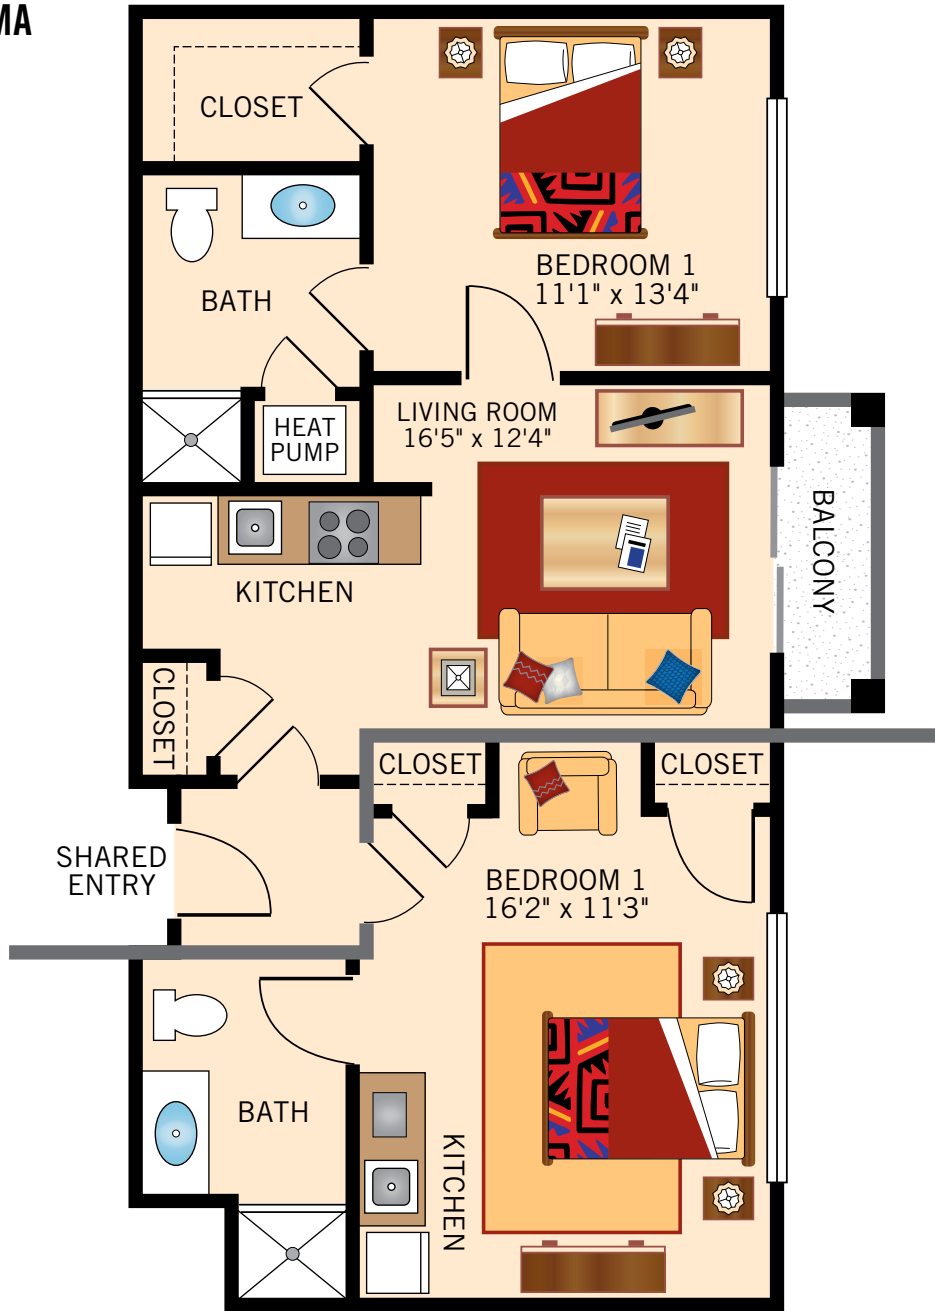

**STUDIO – L**  
358 Square Feet

Floor plans are not to scale and are shown for comparative purposes only.  
Actual apartment floor plans may have minor variations.

**ONE BEDROOM – A**  
605 Square Feet

Floor plans are not to scale and are shown for comparative purposes only.  
Actual apartment floor plans may have minor variations.

**ONE BEDROOM – Y**  
530 Square Feet

Floor plans are not to scale and are shown for comparative purposes only.  
Actual apartment floor plans may have minor variations.

**ONE BEDROOM OPTIMA**

605 Square Feet

**& STUDIO OPTIMA**

358 Square Feet

Floor plans are not to scale and are shown for comparative purposes only.  
 Actual apartment floor plans may have minor variations.

**TWO BEDROOM**  
790 Square Feet

Floor plans are not to scale and are shown for comparative purposes only.  
Actual apartment floor plans may have minor variations.