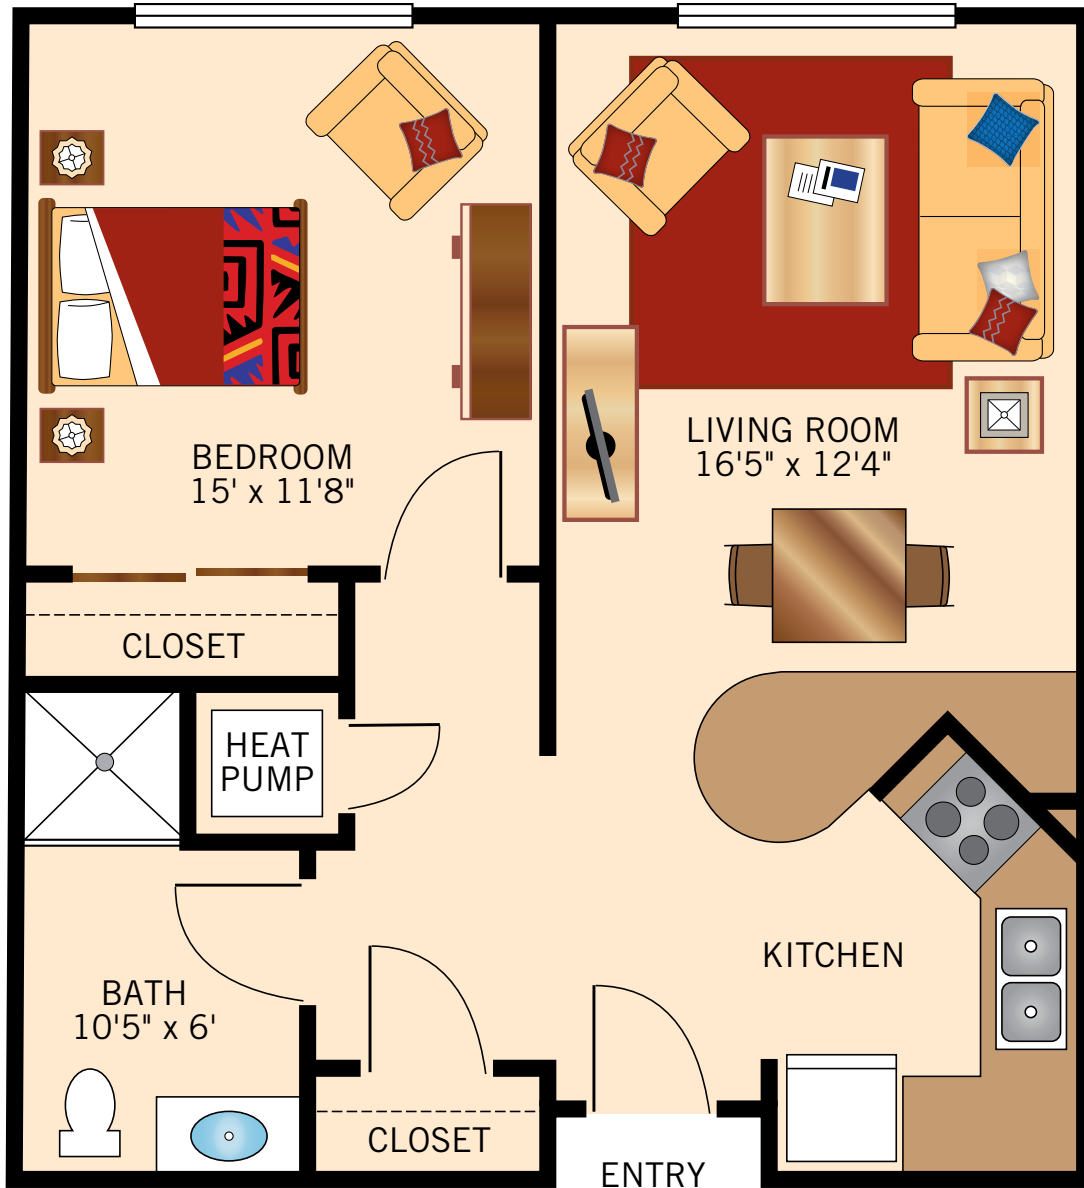

**STUDIO – L**  
358 Square Feet

Floor plans are not to scale and are shown for comparative purposes only.  
Actual apartment floor plans may have minor variations.

**ONE BEDROOM – A**  
605 Square Feet

Floor plans are not to scale and are shown for comparative purposes only.  
Actual apartment floor plans may have minor variations.

**ONE BEDROOM – Y**  
530 Square Feet

Floor plans are not to scale and are shown for comparative purposes only.  
Actual apartment floor plans may have minor variations.

**ONE BEDROOM OPTIMA**

605 Square Feet

**& STUDIO OPTIMA**

358 Square Feet

Floor plans are not to scale and are shown for comparative purposes only.  
 Actual apartment floor plans may have minor variations.

**TWO BEDROOM**  
790 Square Feet

Floor plans are not to scale and are shown for comparative purposes only.  
Actual apartment floor plans may have minor variations.