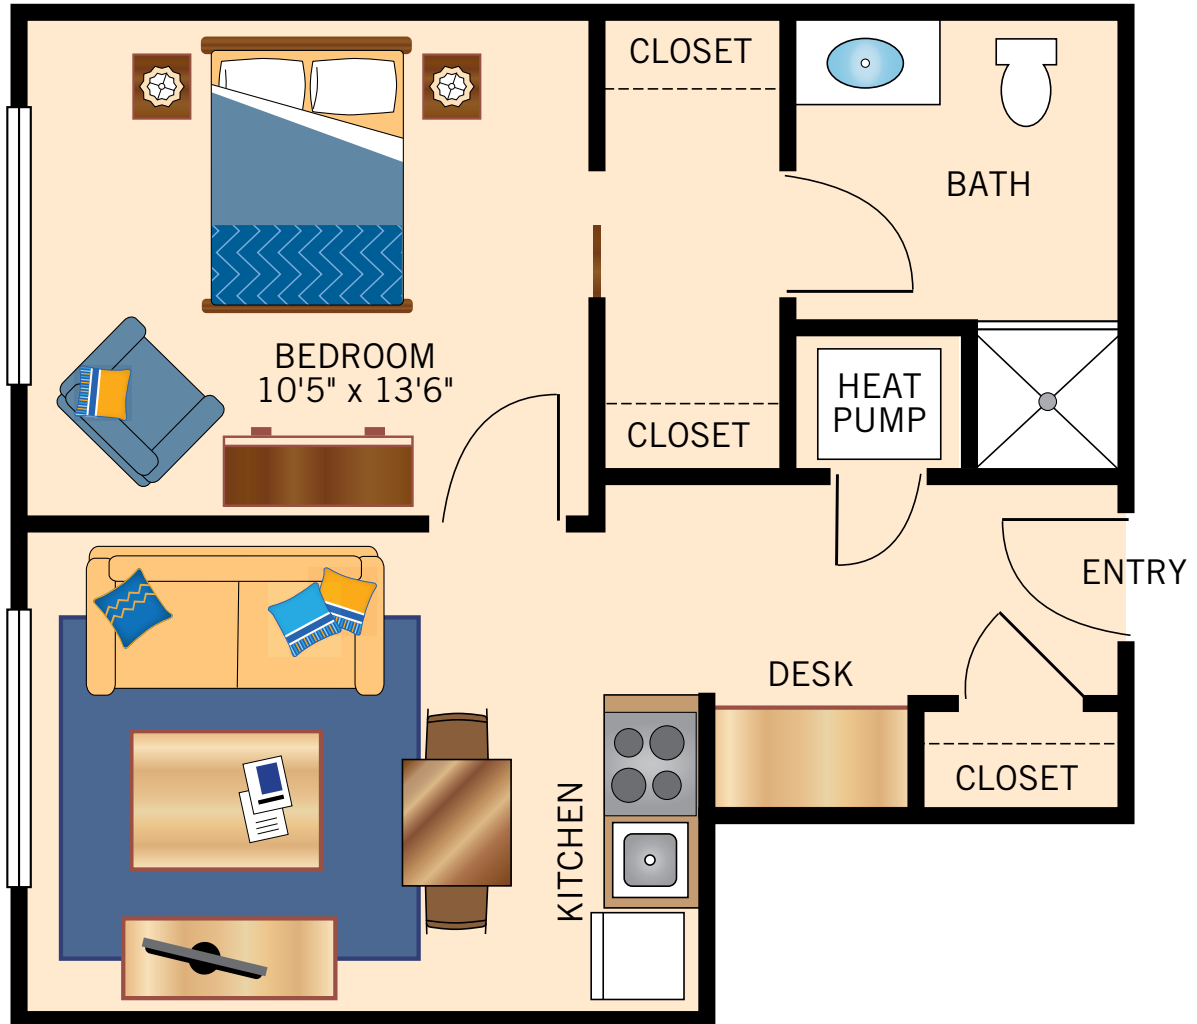

STUDIO – L
358 Square Feet

Floor plans are not to scale and are shown for comparative purposes only.
Actual apartment floor plans may have minor variations.

ONE BEDROOM – A
605 Square Feet

Floor plans are not to scale and are shown for comparative purposes only.
Actual apartment floor plans may have minor variations.

ONE BEDROOM – Y
530 Square Feet

Floor plans are not to scale and are shown for comparative purposes only.
Actual apartment floor plans may have minor variations.

ONE BEDROOM OPTIMA

605 Square Feet

& STUDIO OPTIMA

358 Square Feet

Floor plans are not to scale and are shown for comparative purposes only.
 Actual apartment floor plans may have minor variations.

TWO BEDROOM
790 Square Feet

Floor plans are not to scale and are shown for comparative purposes only.
Actual apartment floor plans may have minor variations.

TWO BEDROOM VILLA
 1,200 Square Feet

Floor plans are not to scale and are shown for comparative purposes only.
 Actual apartment floor plans may have minor variations.