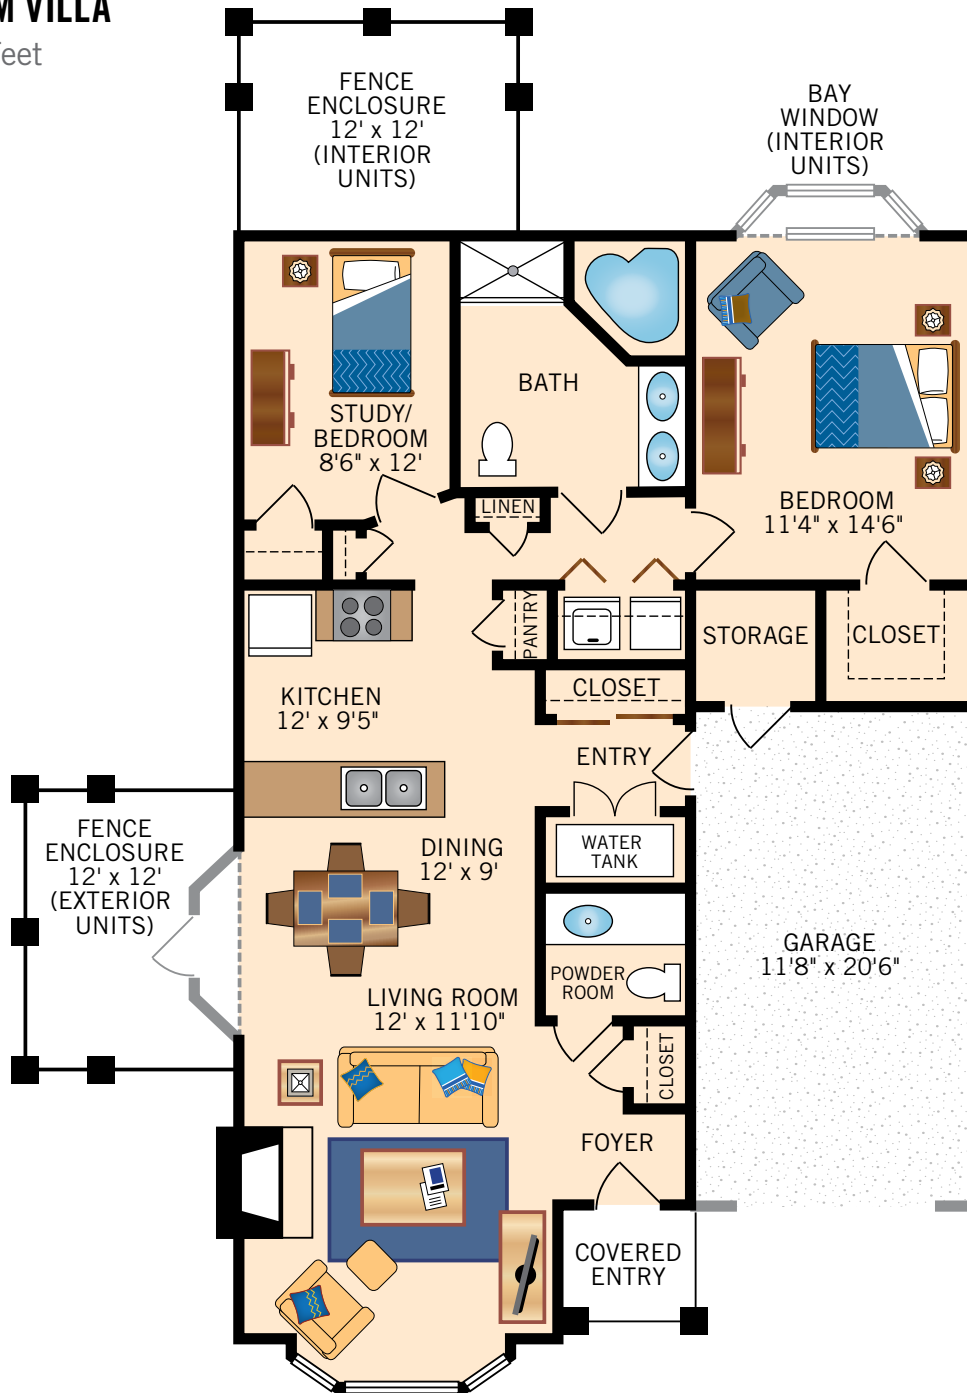

ONE BEDROOM – Y
530 Square Feet

Floor plans are not to scale and are shown for comparative purposes only.
Actual apartment floor plans may have minor variations.

ONE BEDROOM OPTIMA

605 Square Feet

& STUDIO OPTIMA

358 Square Feet

Floor plans are not to scale and are shown for comparative purposes only.
 Actual apartment floor plans may have minor variations.

TWO BEDROOM
790 Square Feet

Floor plans are not to scale and are shown for comparative purposes only.
Actual apartment floor plans may have minor variations.

TWO BEDROOM VILLA
 1,200 Square Feet

Floor plans are not to scale and are shown for comparative purposes only.
 Actual apartment floor plans may have minor variations.