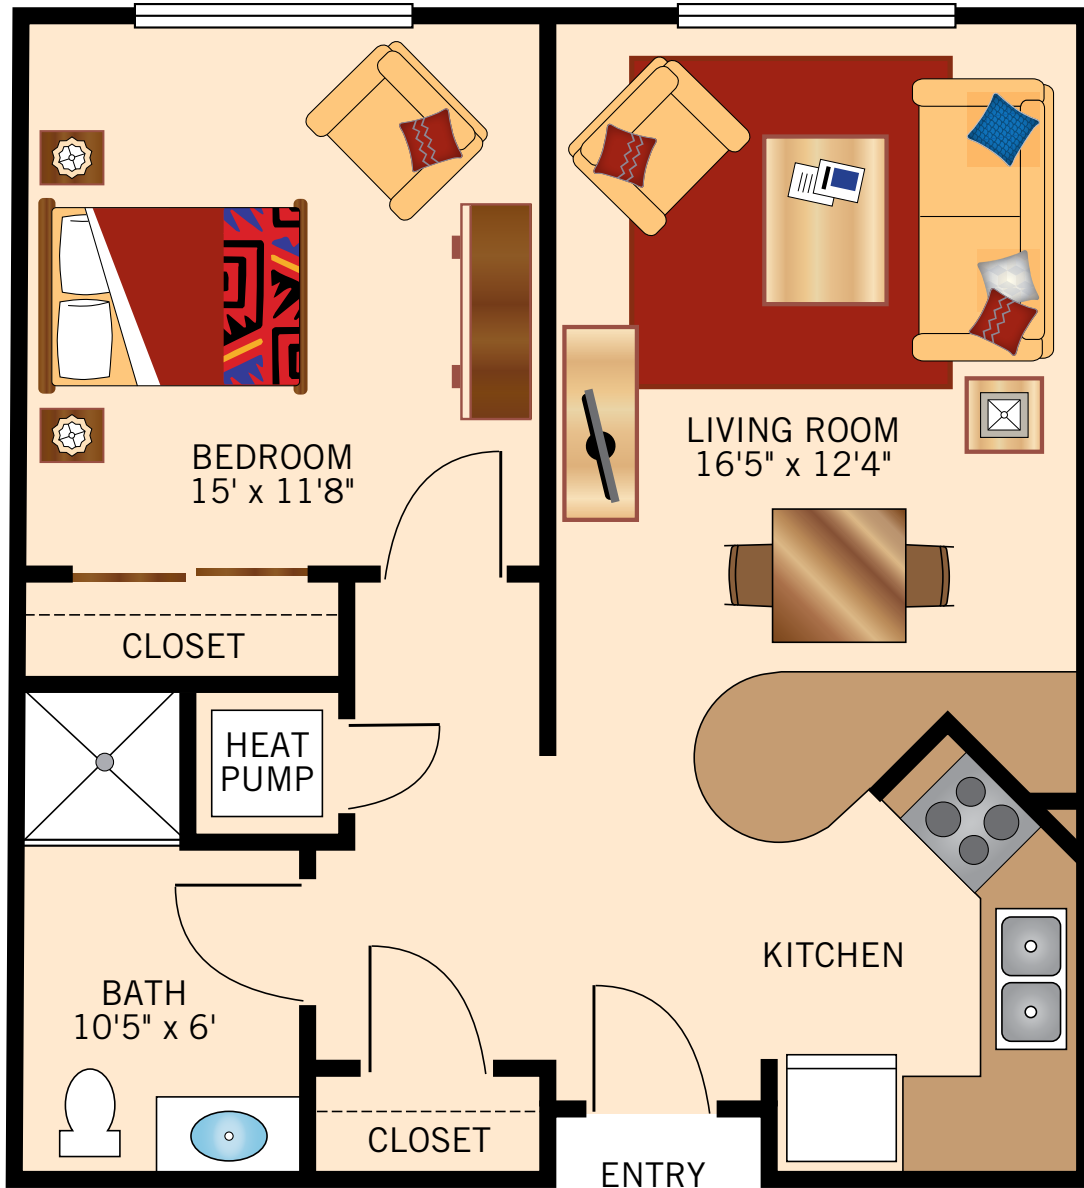

STUDIO – L
358 Square Feet

Floor plans are not to scale and are shown for comparative purposes only.
Actual apartment floor plans may have minor variations.

ONE BEDROOM – A
605 Square Feet

Floor plans are not to scale and are shown for comparative purposes only.
Actual apartment floor plans may have minor variations.

ONE BEDROOM – Y
530 Square Feet

Floor plans are not to scale and are shown for comparative purposes only.
Actual apartment floor plans may have minor variations.

ONE BEDROOM OPTIMA

605 Square Feet

& STUDIO OPTIMA

358 Square Feet

Floor plans are not to scale and are shown for comparative purposes only.
 Actual apartment floor plans may have minor variations.

TWO BEDROOM
790 Square Feet

Floor plans are not to scale and are shown for comparative purposes only.
Actual apartment floor plans may have minor variations.

TWO BEDROOM VILLA
 1,200 Square Feet

Floor plans are not to scale and are shown for comparative purposes only.
 Actual apartment floor plans may have minor variations.