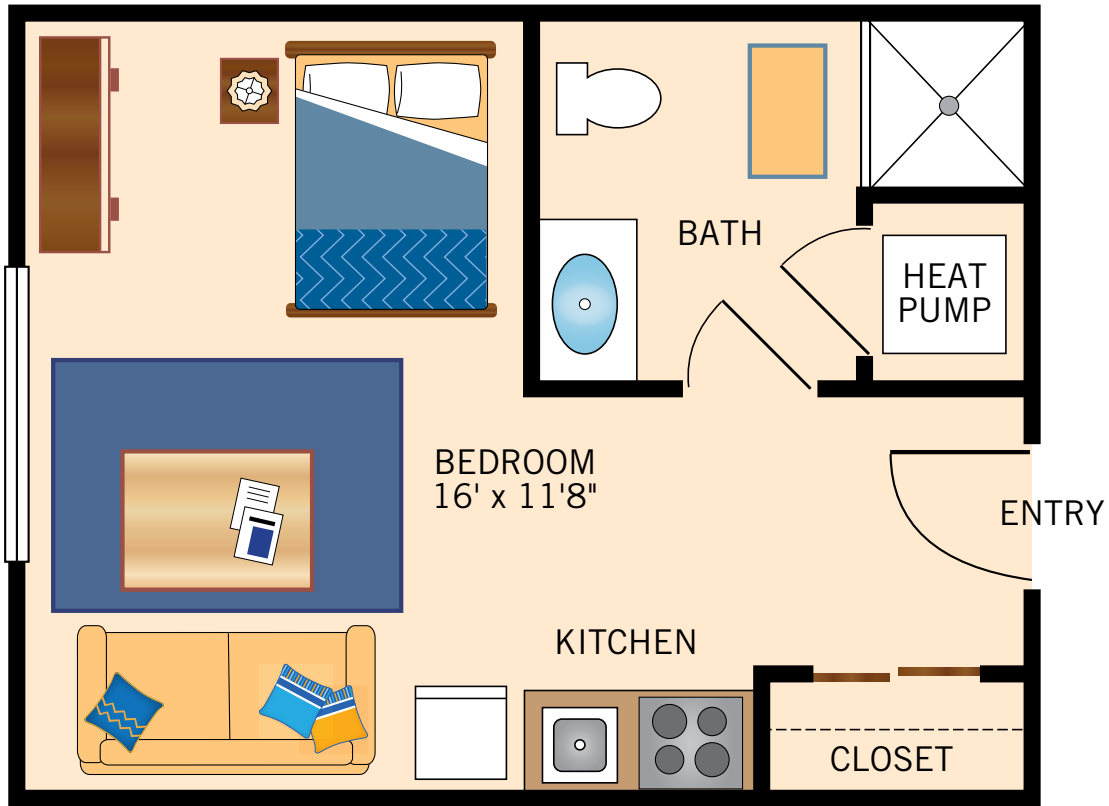

STUDIO – L
358 Square Feet

Floor plans are not to scale and are shown for comparative purposes only.
Actual apartment floor plans may have minor variations.

ONE BEDROOM – A
605 Square Feet

Floor plans are not to scale and are shown for comparative purposes only.
Actual apartment floor plans may have minor variations.

ONE BEDROOM – Y
530 Square Feet

Floor plans are not to scale and are shown for comparative purposes only.
Actual apartment floor plans may have minor variations.

ONE BEDROOM OPTIMA

605 Square Feet

& STUDIO OPTIMA

358 Square Feet

Floor plans are not to scale and are shown for comparative purposes only.
 Actual apartment floor plans may have minor variations.

TWO BEDROOM
790 Square Feet

Floor plans are not to scale and are shown for comparative purposes only.
Actual apartment floor plans may have minor variations.

TWO BEDROOM VILLA
 1,200 Square Feet

Floor plans are not to scale and are shown for comparative purposes only.
 Actual apartment floor plans may have minor variations.