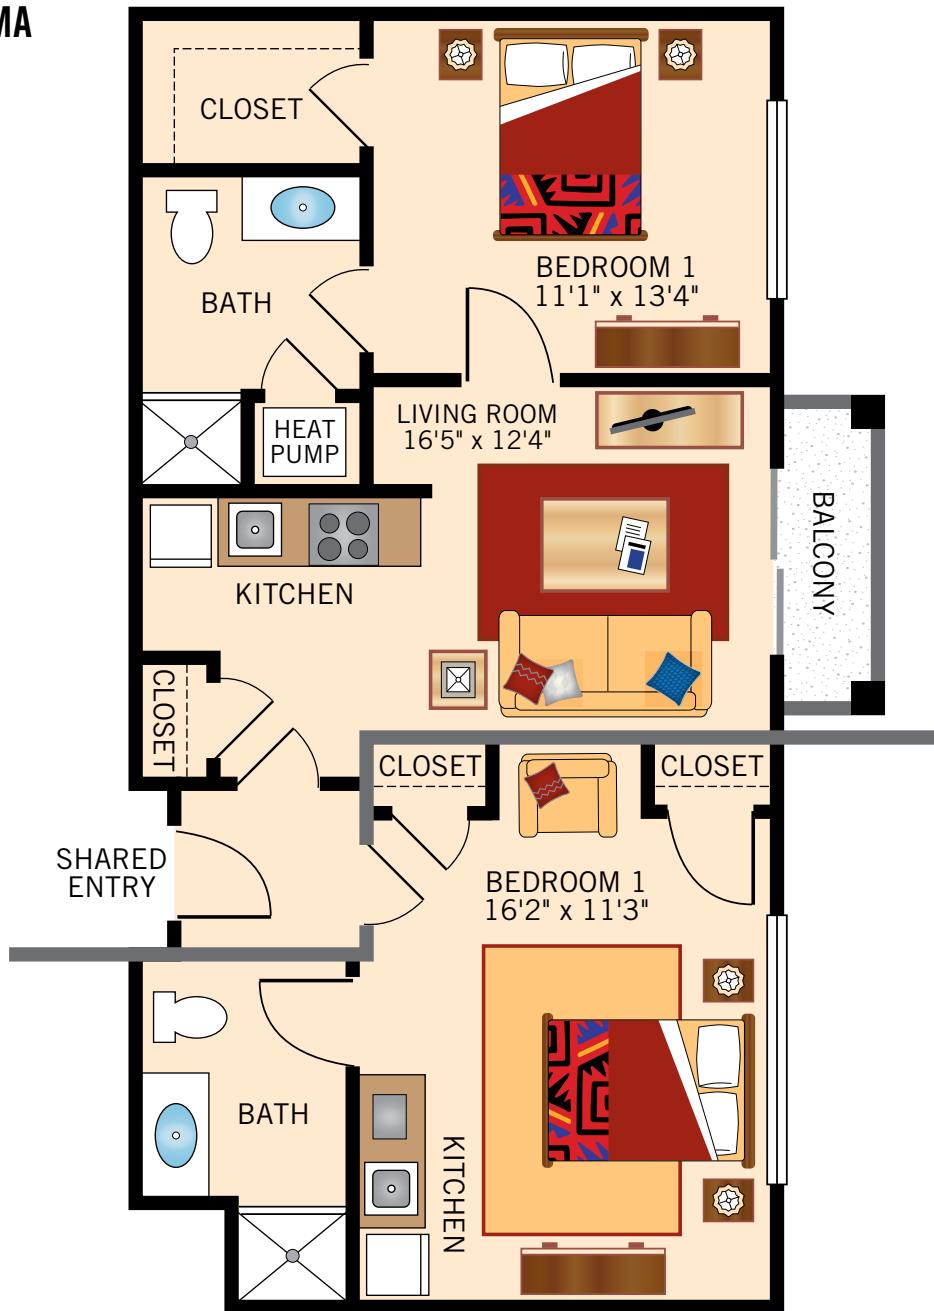

STUDIO – L
358 Square Feet

Floor plans are not to scale and are shown for comparative purposes only.
Actual apartment floor plans may have minor variations.

ONE BEDROOM – A
605 Square Feet

Floor plans are not to scale and are shown for comparative purposes only.
Actual apartment floor plans may have minor variations.

ONE BEDROOM – Y
530 Square Feet

Floor plans are not to scale and are shown for comparative purposes only.
Actual apartment floor plans may have minor variations.

ONE BEDROOM OPTIMA

605 Square Feet

& STUDIO OPTIMA

358 Square Feet

Floor plans are not to scale and are shown for comparative purposes only.
 Actual apartment floor plans may have minor variations.

TWO BEDROOM
790 Square Feet

Floor plans are not to scale and are shown for comparative purposes only.
Actual apartment floor plans may have minor variations.

TWO BEDROOM VILLA
 1,200 Square Feet

Floor plans are not to scale and are shown for comparative purposes only.
 Actual apartment floor plans may have minor variations.