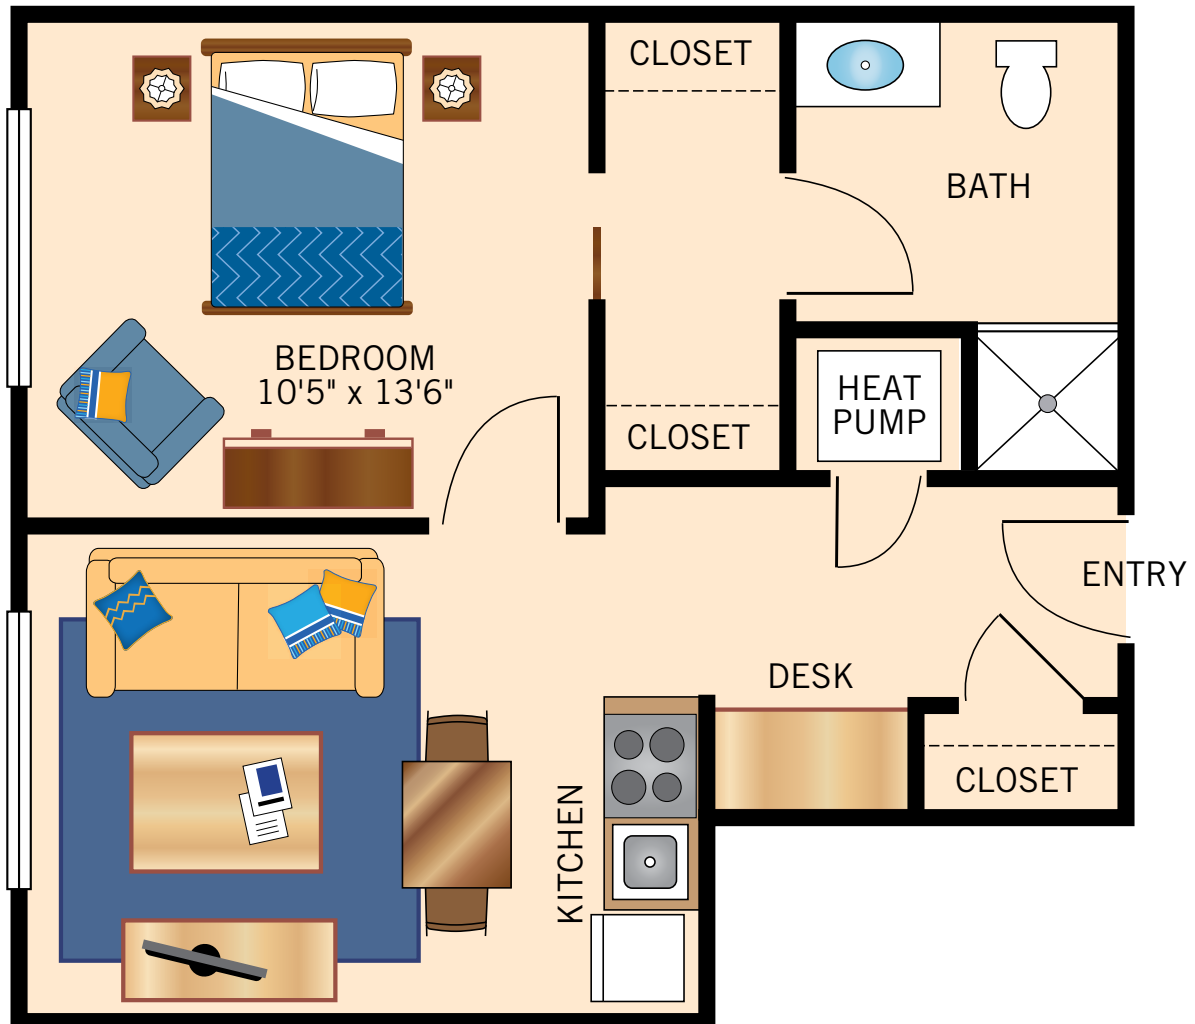

STUDIO – L

358 Square Feet

Floor plans are not to scale and are shown for comparative purposes only.
Actual apartment floor plans may have minor variations.

ONE BEDROOM – A

605 Square Feet

Floor plans are not to scale and are shown for comparative purposes only.
Actual apartment floor plans may have minor variations.

ONE BEDROOM – Y

530 Square Feet

Floor plans are not to scale and are shown for comparative purposes only.
Actual apartment floor plans may have minor variations.

ONE BEDROOM OPTIMA

605 Square Feet

& STUDIO OPTIMA

358 Square Feet

Floor plans are not to scale and are shown for comparative purposes only.
 Actual apartment floor plans may have minor variations.

TWO BEDROOM
790 Square Feet

Floor plans are not to scale and are shown for comparative purposes only.
Actual apartment floor plans may have minor variations.