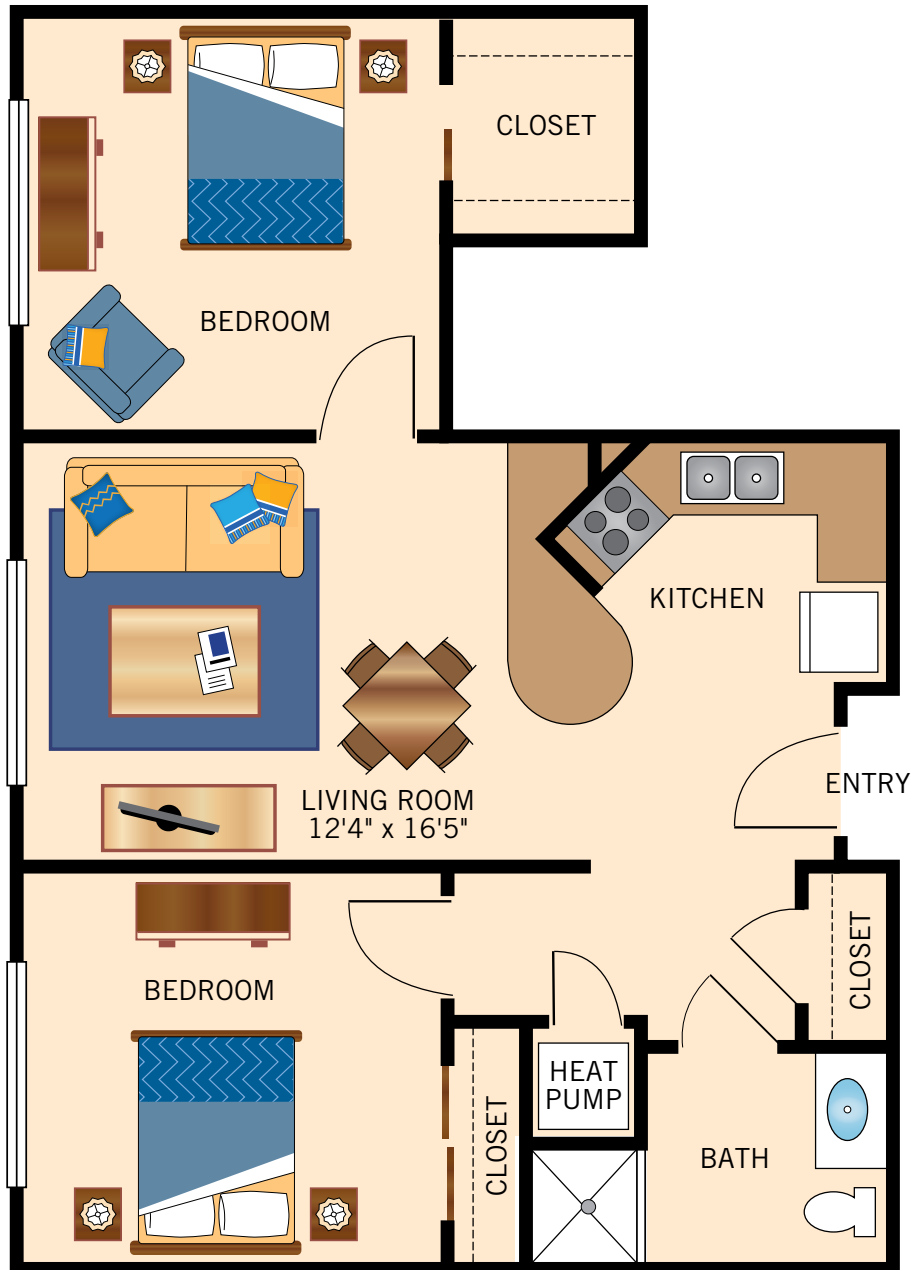

STUDIO – L

358 Square Feet

Floor plans are not to scale and are shown for comparative purposes only.
Actual apartment floor plans may have minor variations.

ONE BEDROOM – A

605 Square Feet

Floor plans are not to scale and are shown for comparative purposes only.
Actual apartment floor plans may have minor variations.

ONE BEDROOM – Y

530 Square Feet

Floor plans are not to scale and are shown for comparative purposes only.
Actual apartment floor plans may have minor variations.

ONE BEDROOM OPTIMA

605 Square Feet

& STUDIO OPTIMA

358 Square Feet

Floor plans are not to scale and are shown for comparative purposes only.
 Actual apartment floor plans may have minor variations.

TWO BEDROOM
790 Square Feet

Floor plans are not to scale and are shown for comparative purposes only.
Actual apartment floor plans may have minor variations.