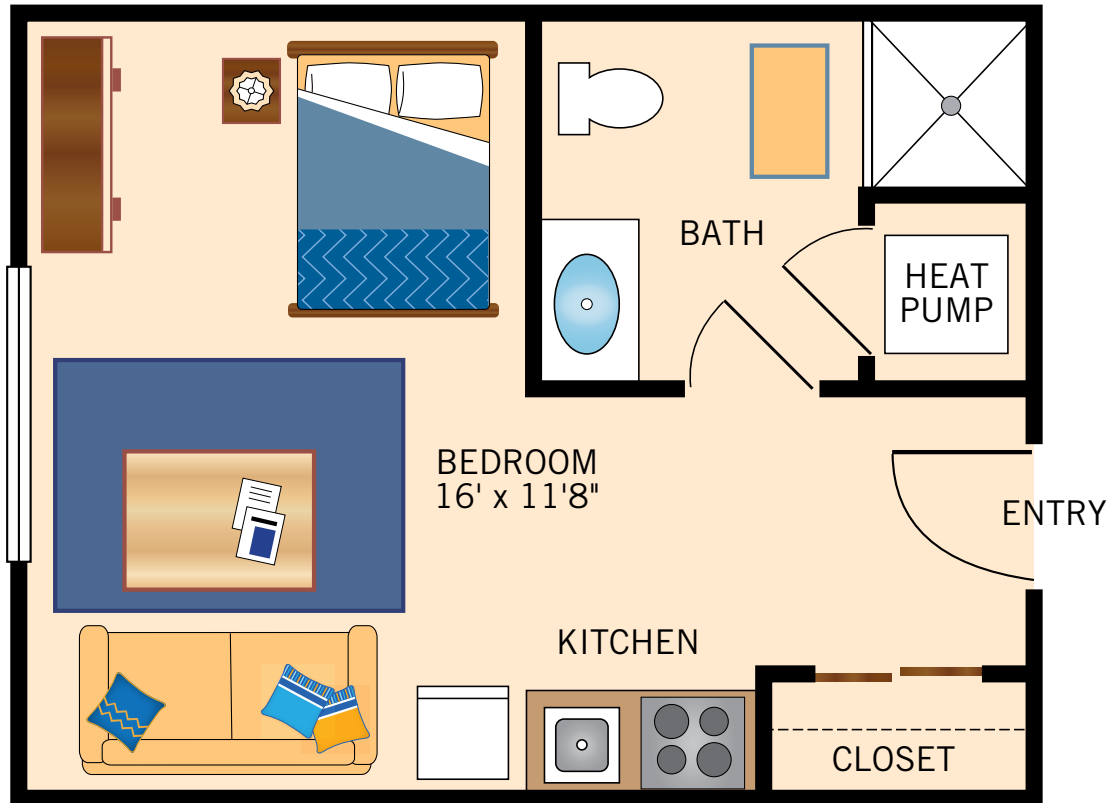

STUDIO – L

358 Square Feet

Floor plans are not to scale and are shown for comparative purposes only.
Actual apartment floor plans may have minor variations.

ONE BEDROOM – A

605 Square Feet

Floor plans are not to scale and are shown for comparative purposes only.
Actual apartment floor plans may have minor variations.

ONE BEDROOM – Y

530 Square Feet

Floor plans are not to scale and are shown for comparative purposes only.
Actual apartment floor plans may have minor variations.

ONE BEDROOM OPTIMA

605 Square Feet

& STUDIO OPTIMA

358 Square Feet

Floor plans are not to scale and are shown for comparative purposes only.
 Actual apartment floor plans may have minor variations.

TWO BEDROOM
790 Square Feet

Floor plans are not to scale and are shown for comparative purposes only.
Actual apartment floor plans may have minor variations.