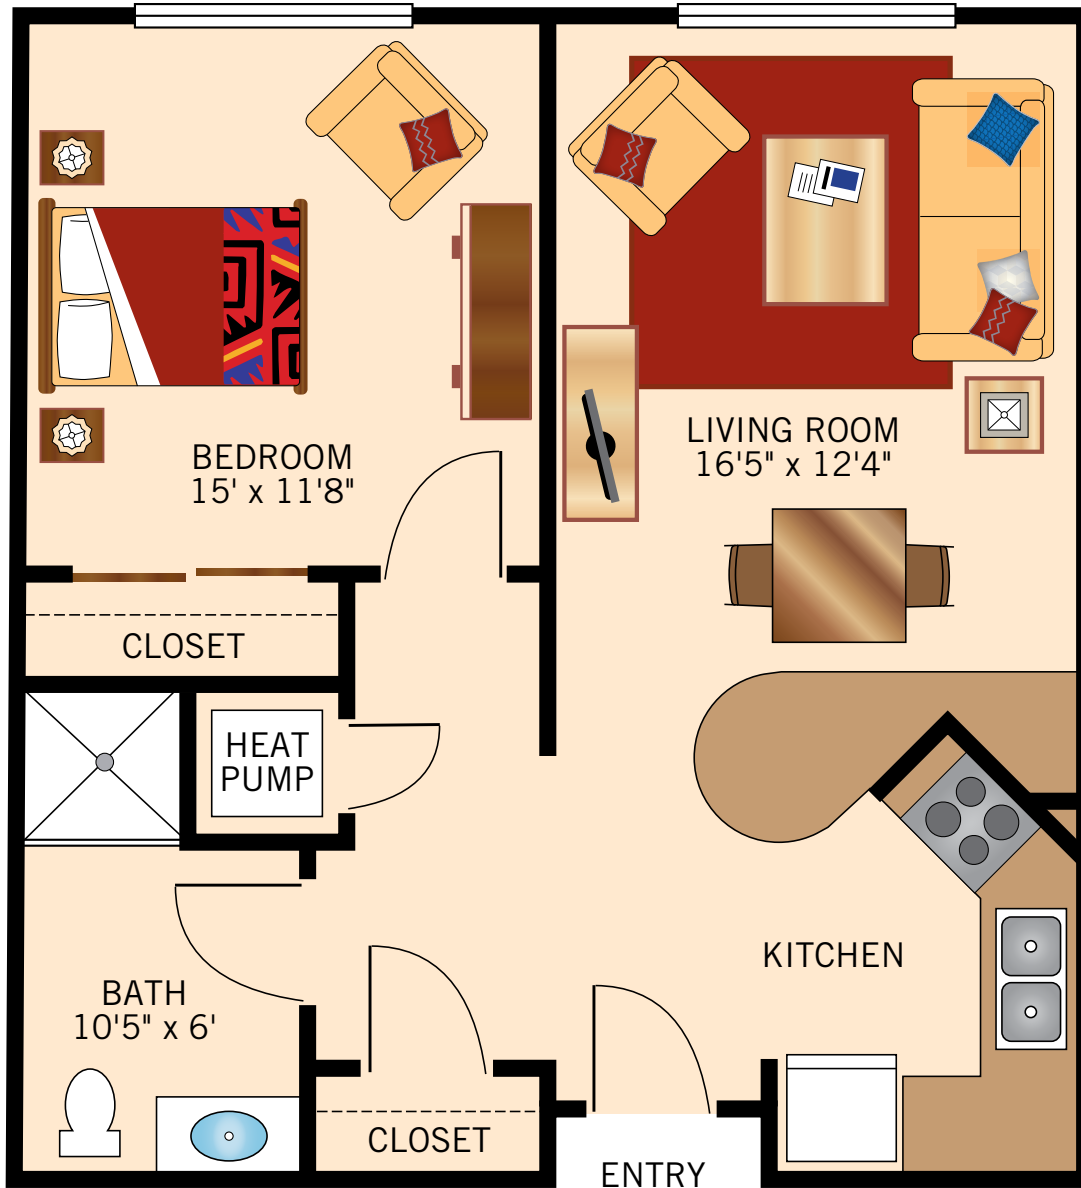

STUDIO – L

358 Square Feet

Floor plans are not to scale and are shown for comparative purposes only.
Actual apartment floor plans may have minor variations.

ONE BEDROOM – A

605 Square Feet

Floor plans are not to scale and are shown for comparative purposes only.
Actual apartment floor plans may have minor variations.

ONE BEDROOM – Y

530 Square Feet

Floor plans are not to scale and are shown for comparative purposes only.
Actual apartment floor plans may have minor variations.

ONE BEDROOM OPTIMA

605 Square Feet

& STUDIO OPTIMA

358 Square Feet

Floor plans are not to scale and are shown for comparative purposes only.
 Actual apartment floor plans may have minor variations.

TWO BEDROOM
790 Square Feet

Floor plans are not to scale and are shown for comparative purposes only.
Actual apartment floor plans may have minor variations.