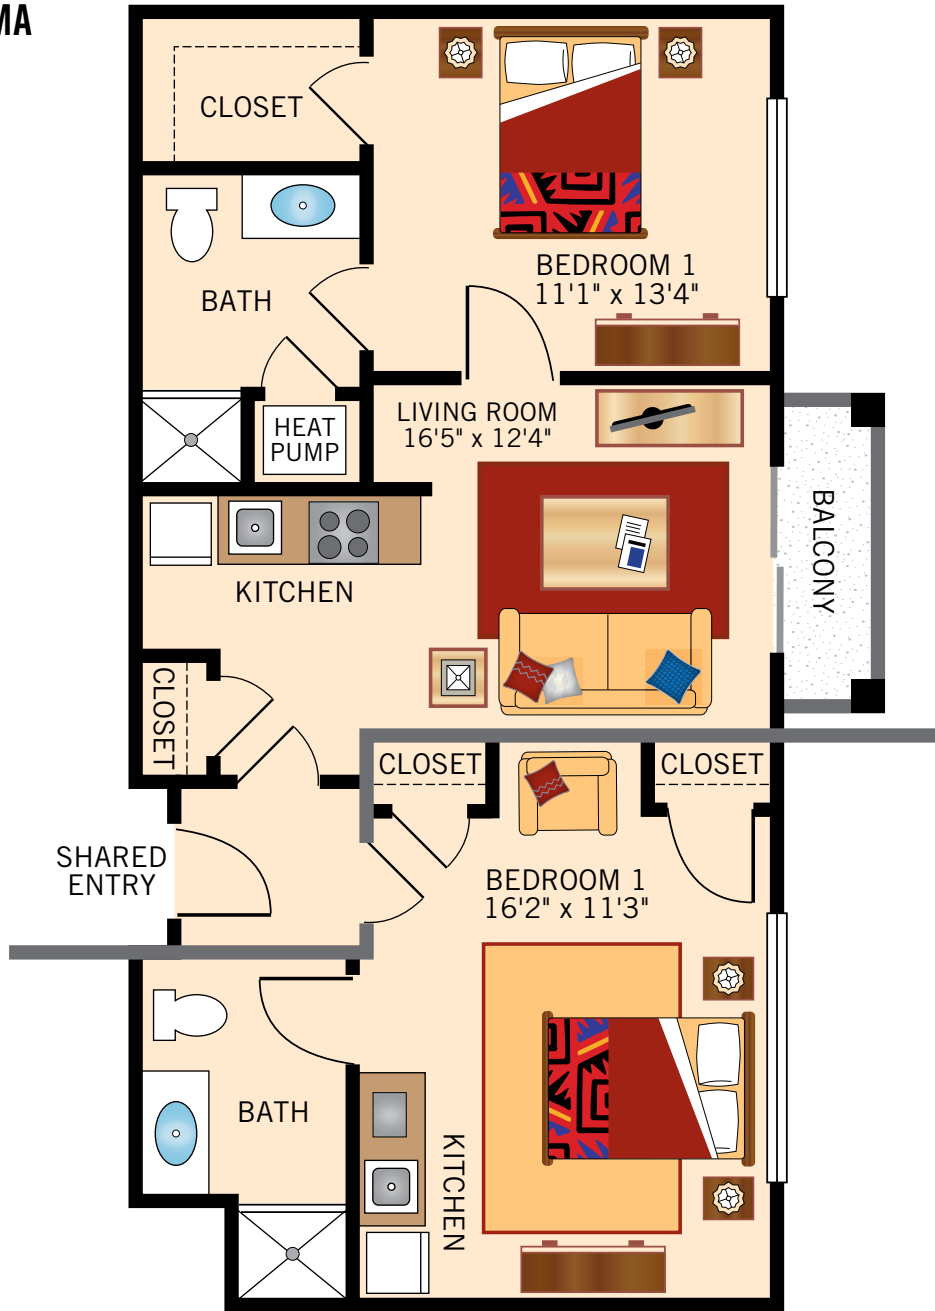

STUDIO – L

358 Square Feet

Floor plans are not to scale and are shown for comparative purposes only.
Actual apartment floor plans may have minor variations.

ONE BEDROOM – A

605 Square Feet

Floor plans are not to scale and are shown for comparative purposes only.
Actual apartment floor plans may have minor variations.

ONE BEDROOM – Y

530 Square Feet

Floor plans are not to scale and are shown for comparative purposes only.
Actual apartment floor plans may have minor variations.

ONE BEDROOM OPTIMA

605 Square Feet

& STUDIO OPTIMA

358 Square Feet

Floor plans are not to scale and are shown for comparative purposes only.
 Actual apartment floor plans may have minor variations.

TWO BEDROOM
790 Square Feet

Floor plans are not to scale and are shown for comparative purposes only.
Actual apartment floor plans may have minor variations.