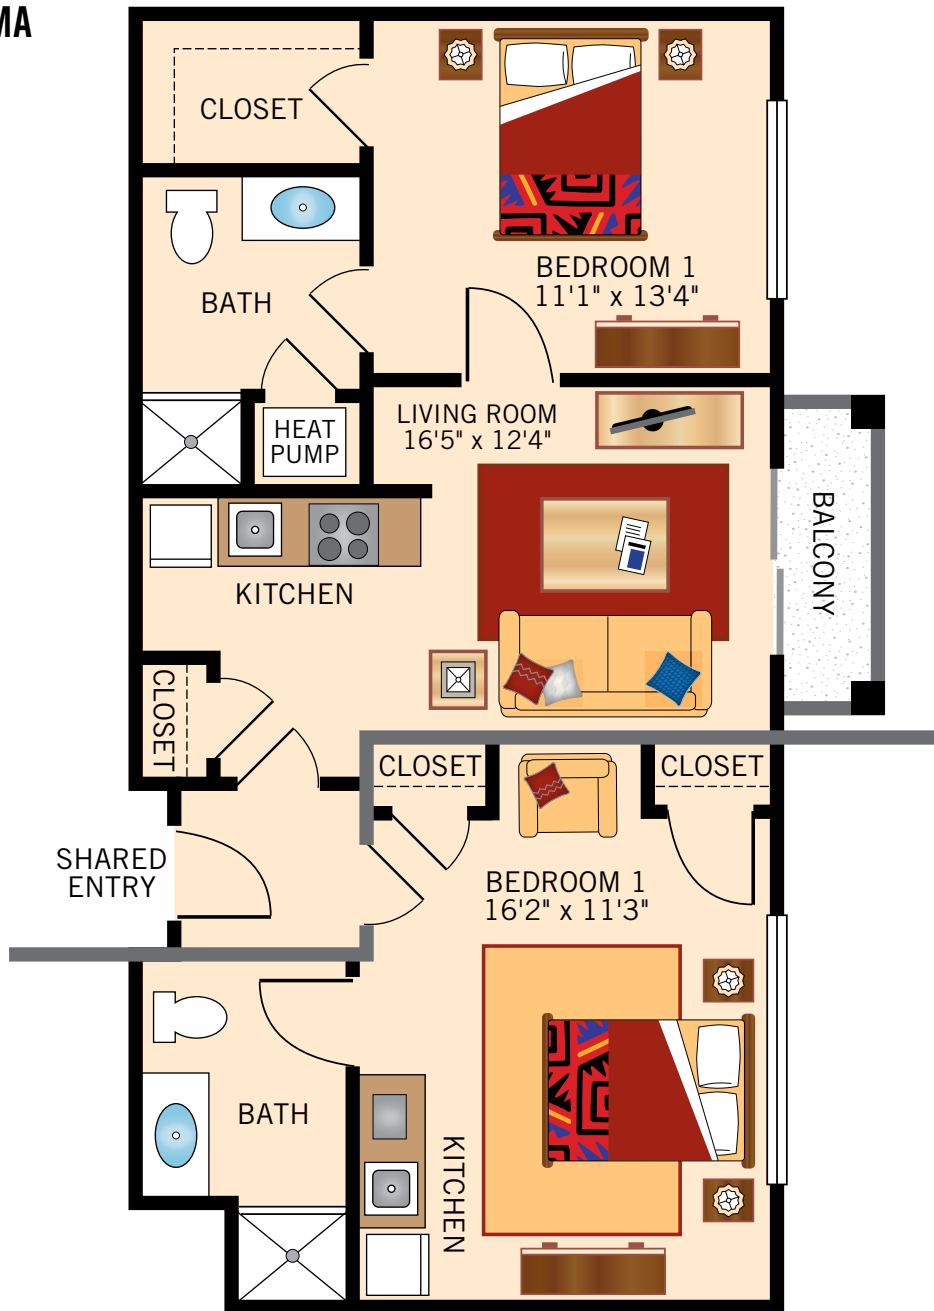

STUDIO – L

358 Square Feet

Floor plans are not to scale and are shown for comparative purposes only.
Actual apartment floor plans may have minor variations.

ONE BEDROOM – A

605 Square Feet

Floor plans are not to scale and are shown for comparative purposes only.
Actual apartment floor plans may have minor variations.

ONE BEDROOM – Y

530 Square Feet

Floor plans are not to scale and are shown for comparative purposes only.
Actual apartment floor plans may have minor variations.

ONE BEDROOM OPTIMA

605 Square Feet

& STUDIO OPTIMA

358 Square Feet

Floor plans are not to scale and are shown for comparative purposes only.
 Actual apartment floor plans may have minor variations.

TWO BEDROOM
790 Square Feet

Floor plans are not to scale and are shown for comparative purposes only.
Actual apartment floor plans may have minor variations.

TWO BEDROOM VILLA

1,200 Square Feet

Floor plans are not to scale and are shown for comparative purposes only.
 Actual apartment floor plans may have minor variations.