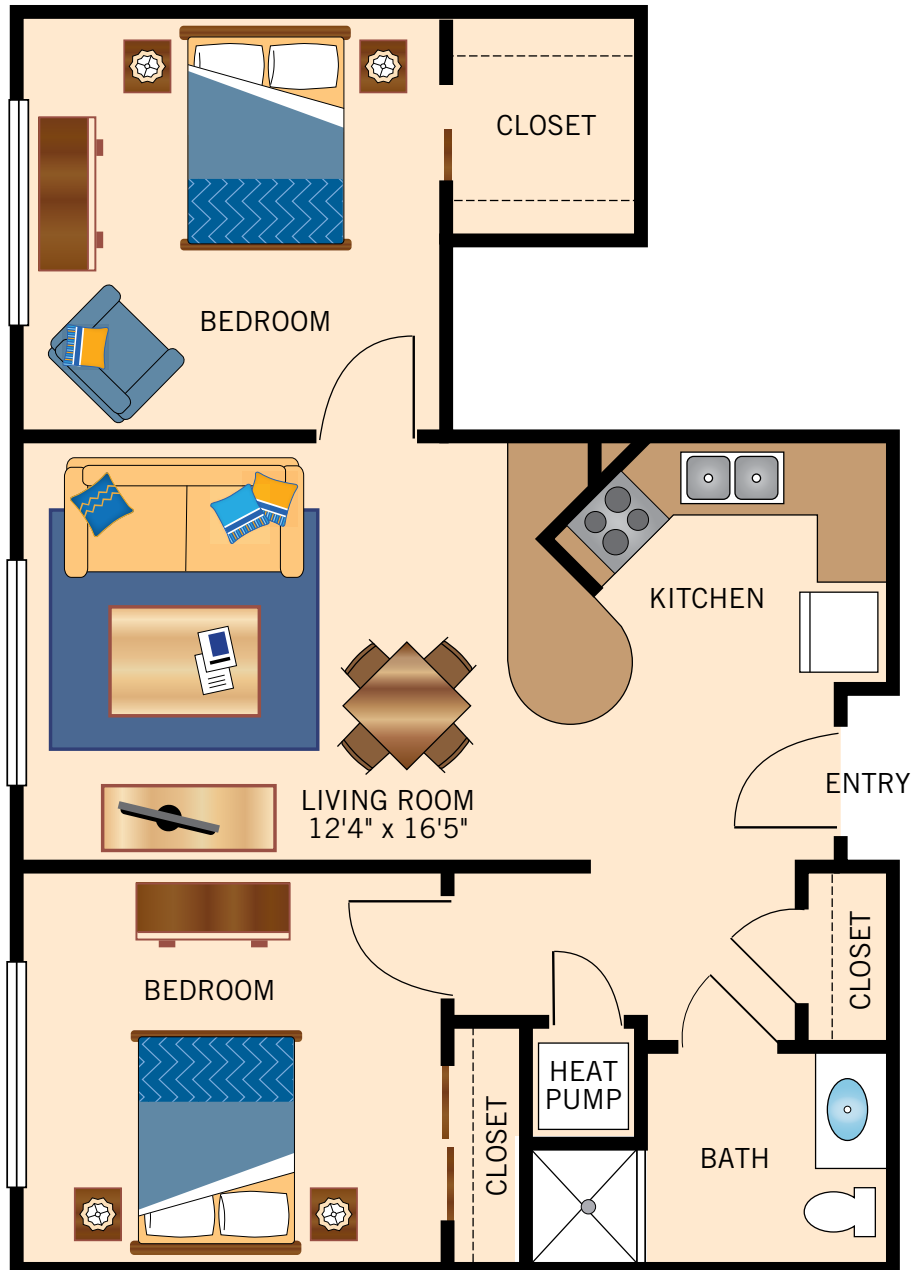

STUDIO – L

358 Square Feet

Floor plans are not to scale and are shown for comparative purposes only.
Actual apartment floor plans may have minor variations.

ONE BEDROOM – A

605 Square Feet

Floor plans are not to scale and are shown for comparative purposes only.
Actual apartment floor plans may have minor variations.

ONE BEDROOM – Y

530 Square Feet

Floor plans are not to scale and are shown for comparative purposes only.
Actual apartment floor plans may have minor variations.

ONE BEDROOM OPTIMA

605 Square Feet

& STUDIO OPTIMA

358 Square Feet

Floor plans are not to scale and are shown for comparative purposes only.
 Actual apartment floor plans may have minor variations.

TWO BEDROOM
790 Square Feet

Floor plans are not to scale and are shown for comparative purposes only.
Actual apartment floor plans may have minor variations.

TWO BEDROOM VILLA

1,200 Square Feet

Floor plans are not to scale and are shown for comparative purposes only.
 Actual apartment floor plans may have minor variations.