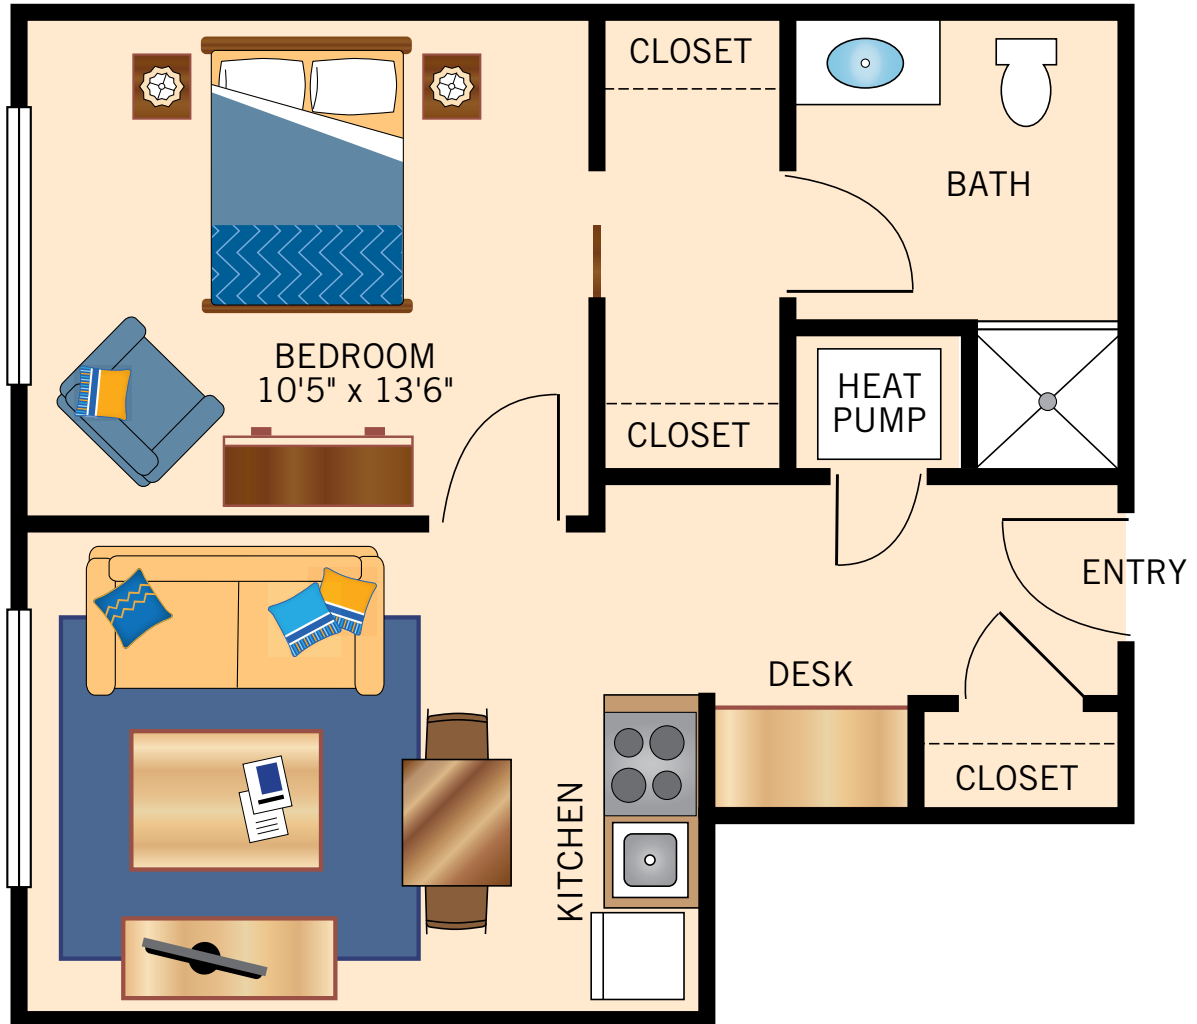

STUDIO – L

358 Square Feet

Floor plans are not to scale and are shown for comparative purposes only.
Actual apartment floor plans may have minor variations.

ONE BEDROOM – A

605 Square Feet

Floor plans are not to scale and are shown for comparative purposes only.
Actual apartment floor plans may have minor variations.

ONE BEDROOM – Y

530 Square Feet

Floor plans are not to scale and are shown for comparative purposes only.
Actual apartment floor plans may have minor variations.

ONE BEDROOM OPTIMA

605 Square Feet

& STUDIO OPTIMA

358 Square Feet

Floor plans are not to scale and are shown for comparative purposes only.
 Actual apartment floor plans may have minor variations.

TWO BEDROOM
790 Square Feet

Floor plans are not to scale and are shown for comparative purposes only.
Actual apartment floor plans may have minor variations.

TWO BEDROOM VILLA

1,200 Square Feet

Floor plans are not to scale and are shown for comparative purposes only.
 Actual apartment floor plans may have minor variations.