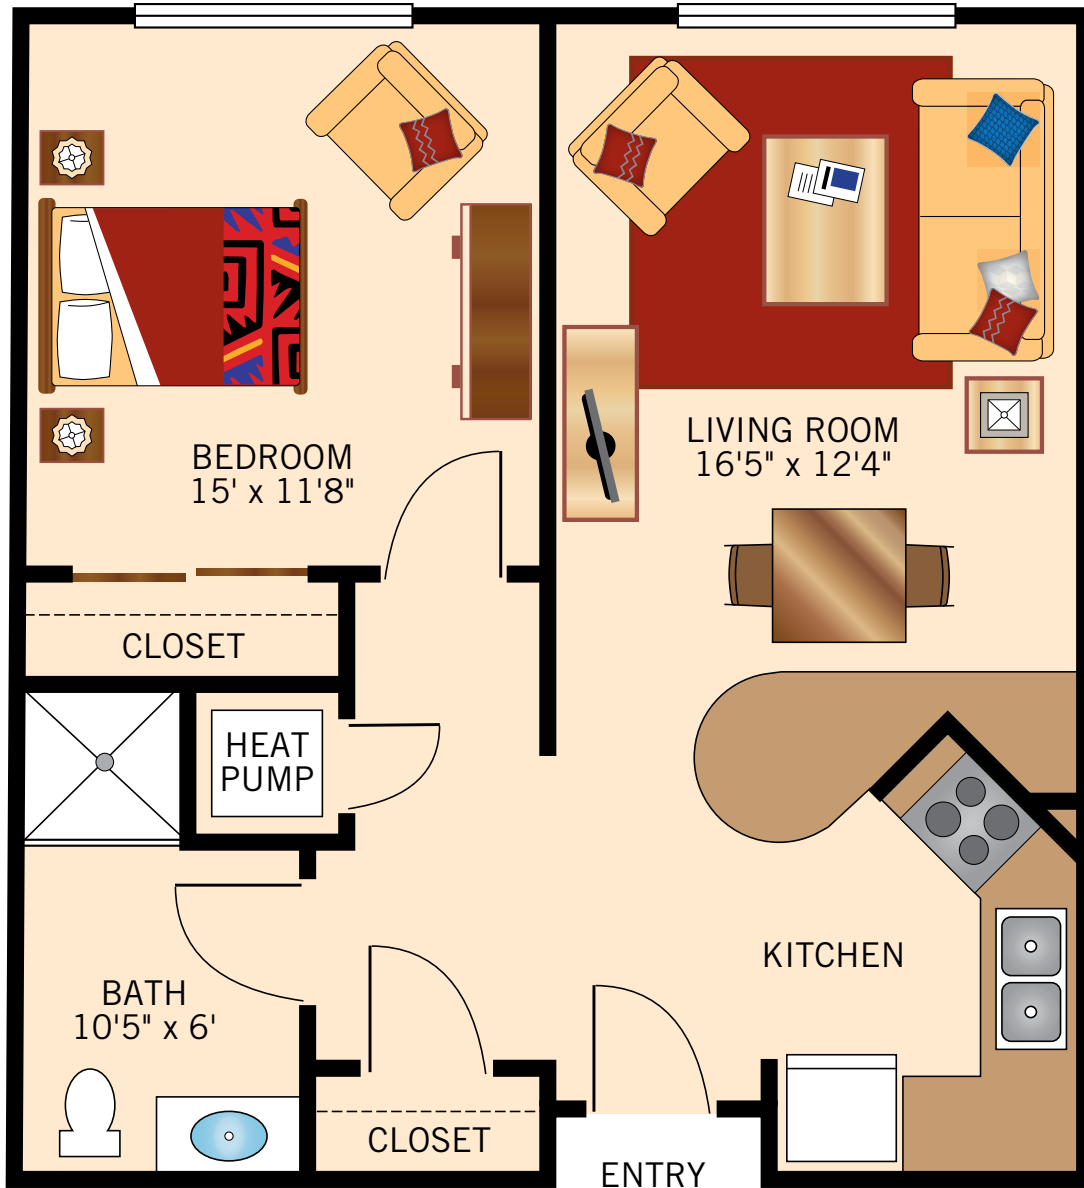

STUDIO – L

358 Square Feet

Floor plans are not to scale and are shown for comparative purposes only.
Actual apartment floor plans may have minor variations.

ONE BEDROOM – A

605 Square Feet

Floor plans are not to scale and are shown for comparative purposes only.
Actual apartment floor plans may have minor variations.

ONE BEDROOM – Y

530 Square Feet

Floor plans are not to scale and are shown for comparative purposes only.
Actual apartment floor plans may have minor variations.

ONE BEDROOM OPTIMA

605 Square Feet

& STUDIO OPTIMA

358 Square Feet

Floor plans are not to scale and are shown for comparative purposes only.
 Actual apartment floor plans may have minor variations.

TWO BEDROOM
790 Square Feet

Floor plans are not to scale and are shown for comparative purposes only.
Actual apartment floor plans may have minor variations.

TWO BEDROOM VILLA

1,200 Square Feet

Floor plans are not to scale and are shown for comparative purposes only.
 Actual apartment floor plans may have minor variations.