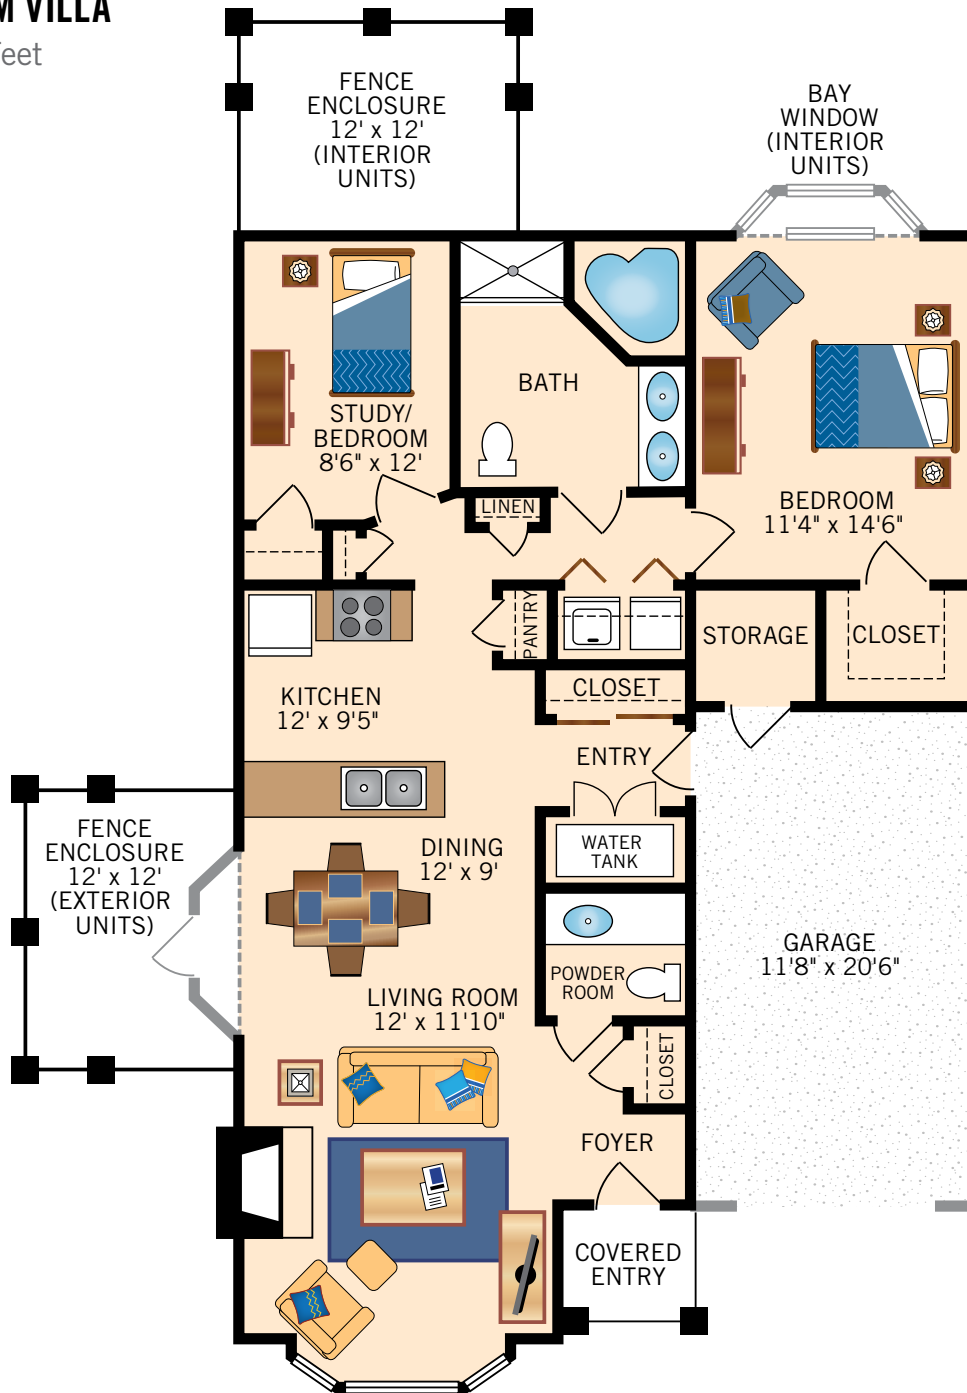

ONE BEDROOM – Y

530 Square Feet

Floor plans are not to scale and are shown for comparative purposes only.
Actual apartment floor plans may have minor variations.

ONE BEDROOM OPTIMA

605 Square Feet

& STUDIO OPTIMA

358 Square Feet

Floor plans are not to scale and are shown for comparative purposes only.
 Actual apartment floor plans may have minor variations.

TWO BEDROOM
790 Square Feet

Floor plans are not to scale and are shown for comparative purposes only.
Actual apartment floor plans may have minor variations.

TWO BEDROOM VILLA

1,200 Square Feet

Floor plans are not to scale and are shown for comparative purposes only.
 Actual apartment floor plans may have minor variations.