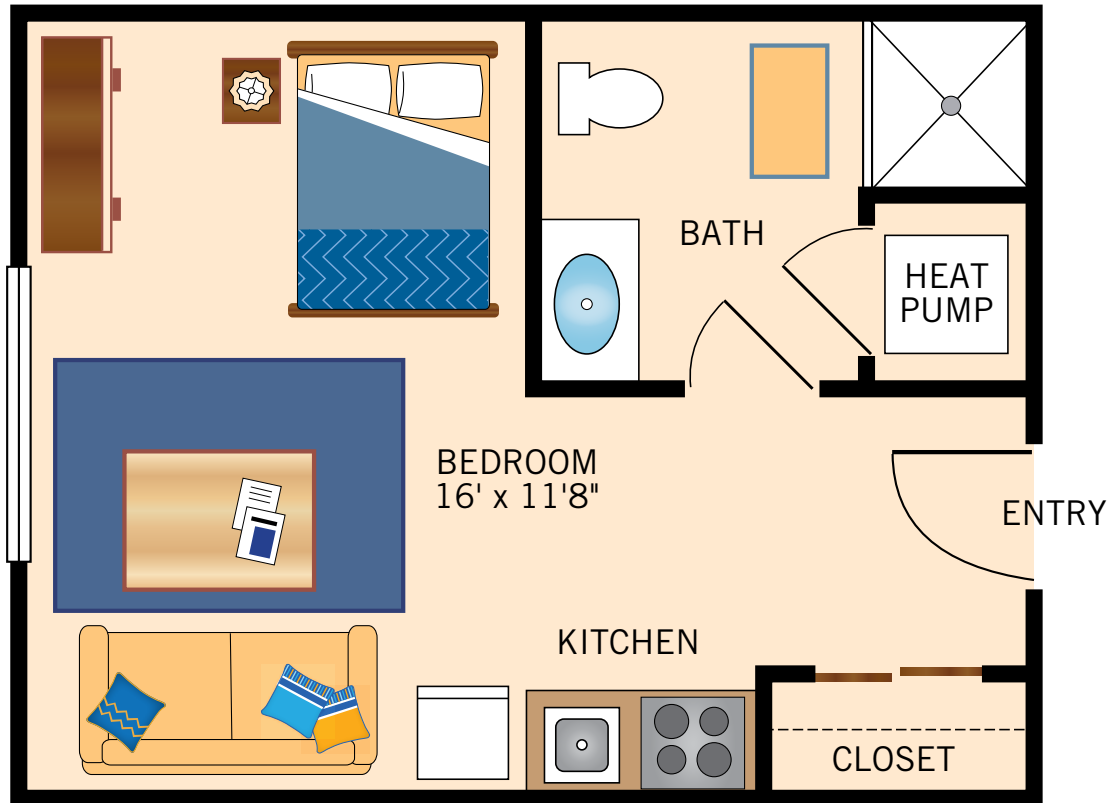

STUDIO – L

358 Square Feet

Floor plans are not to scale and are shown for comparative purposes only.
Actual apartment floor plans may have minor variations.

ONE BEDROOM – A

605 Square Feet

Floor plans are not to scale and are shown for comparative purposes only.
Actual apartment floor plans may have minor variations.

ONE BEDROOM – Y

530 Square Feet

Floor plans are not to scale and are shown for comparative purposes only.
Actual apartment floor plans may have minor variations.

ONE BEDROOM OPTIMA

605 Square Feet

& STUDIO OPTIMA

358 Square Feet

Floor plans are not to scale and are shown for comparative purposes only.
 Actual apartment floor plans may have minor variations.

TWO BEDROOM
790 Square Feet

Floor plans are not to scale and are shown for comparative purposes only.
Actual apartment floor plans may have minor variations.

TWO BEDROOM VILLA

1,200 Square Feet

Floor plans are not to scale and are shown for comparative purposes only.
 Actual apartment floor plans may have minor variations.